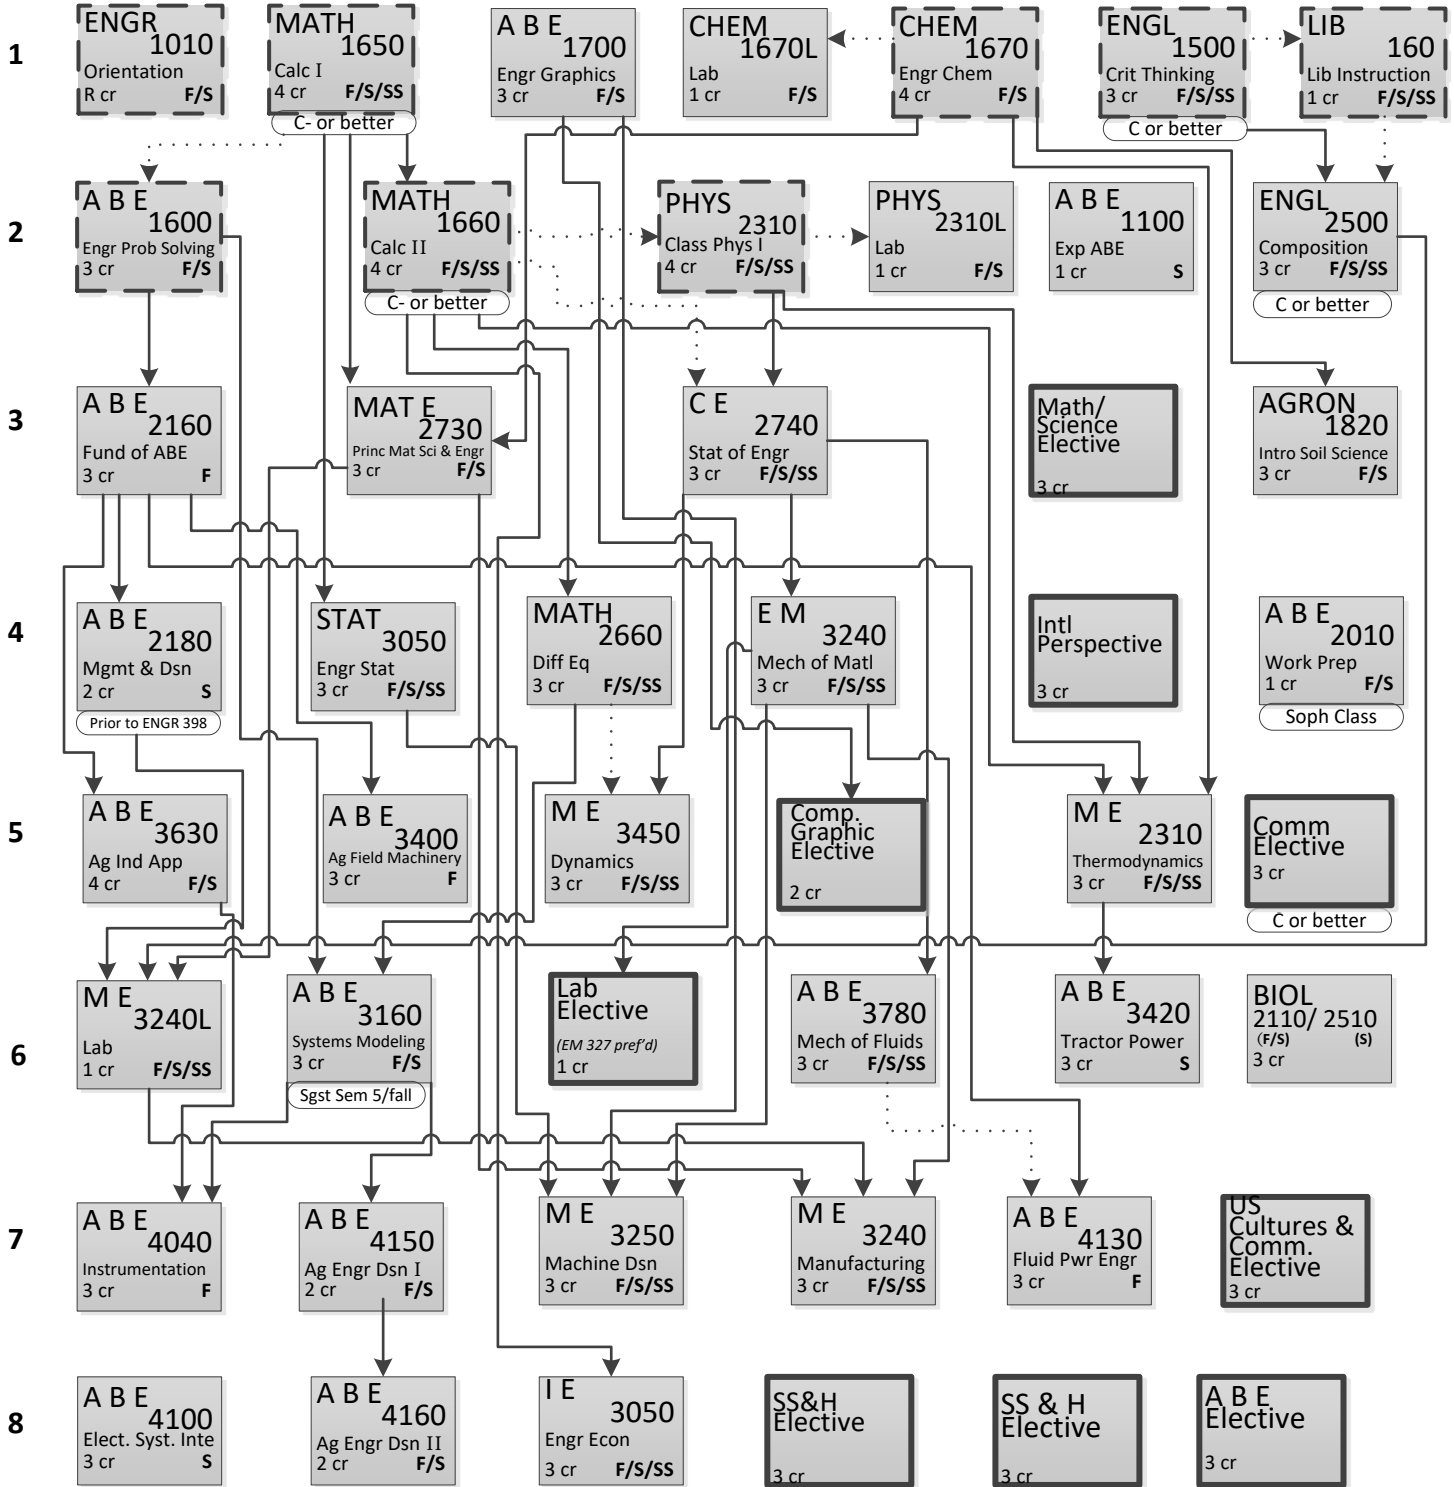

# Agricultural Engineering Flowchart, 2024-2025 (128 credits)

## Power & Machinery Engineering Option

SEMESTER

**LEGEND**

←..... Co-Requisite Course      Pre-Requisite Course →

Basic Program

Check with your adviser or go to the ABE Website for more information regarding electives.

This Flowchart is only a guide. For more detailed information, including pre-requisites and co-requisites see the ISU catalog.

Course and term offerings are subject to change.

**Semesters Offered**

F= Fall Session  
 S= Spring Session  
 SS= Summer Session